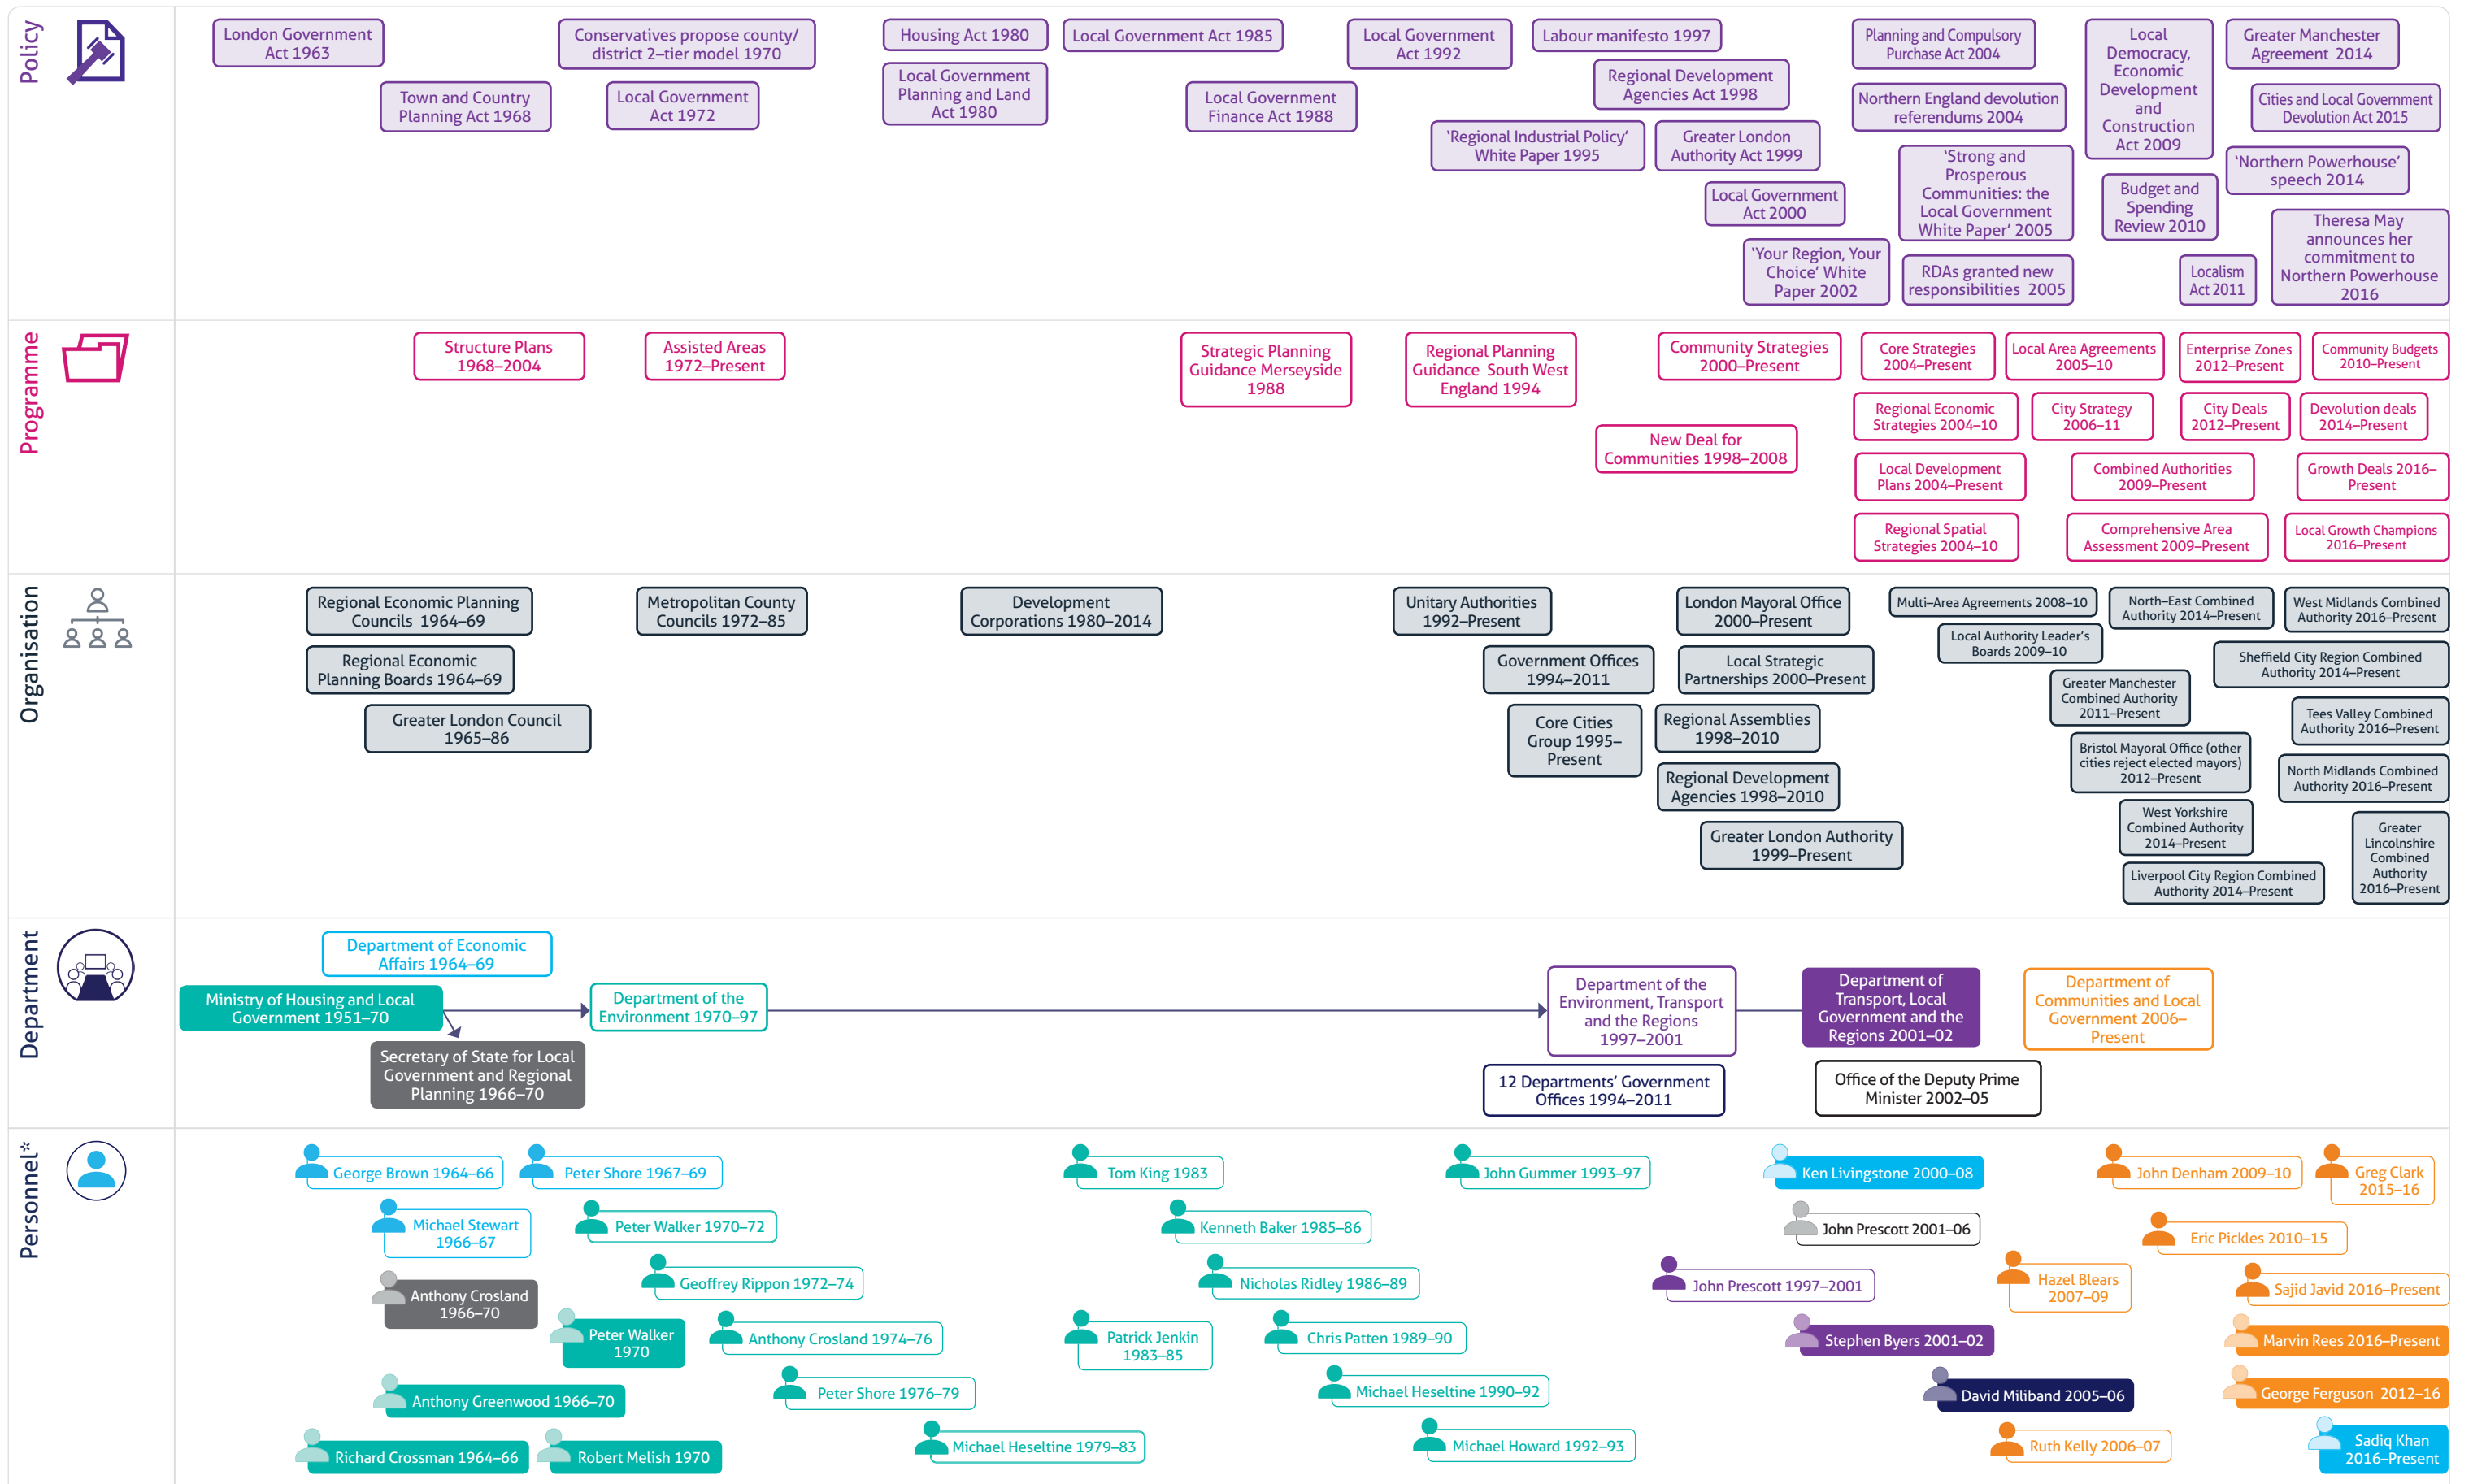

# Churn in regional government: a timeline of policy, structural and personnel changes

Timeline key: Governing party: Conservative (blue), Labour (red), Conservative-Liberal Democrat coalition (yellow/blue)

\* Secretary of State unless otherwise stated.